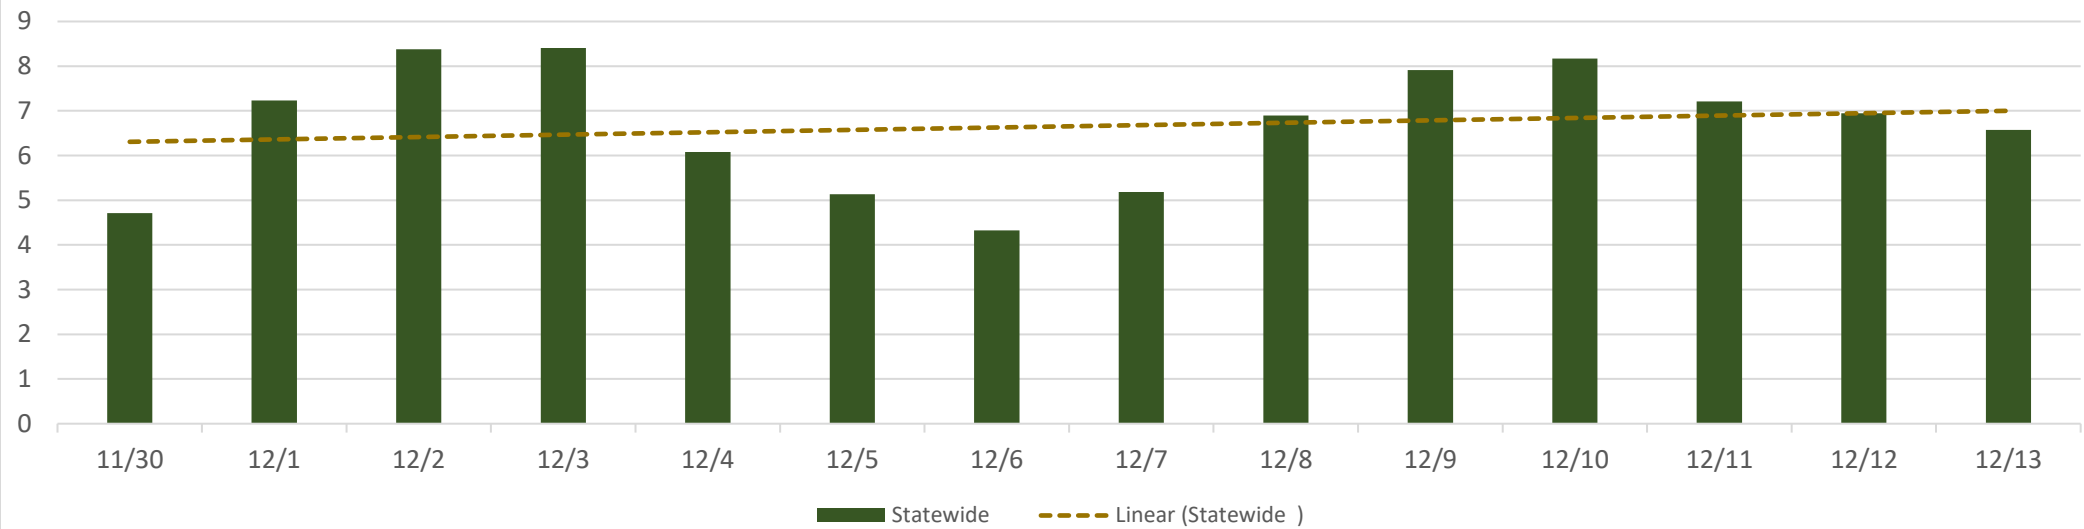

Statewide COVID Trends- PLATEAU

Region 1 Orleans- INCREASING