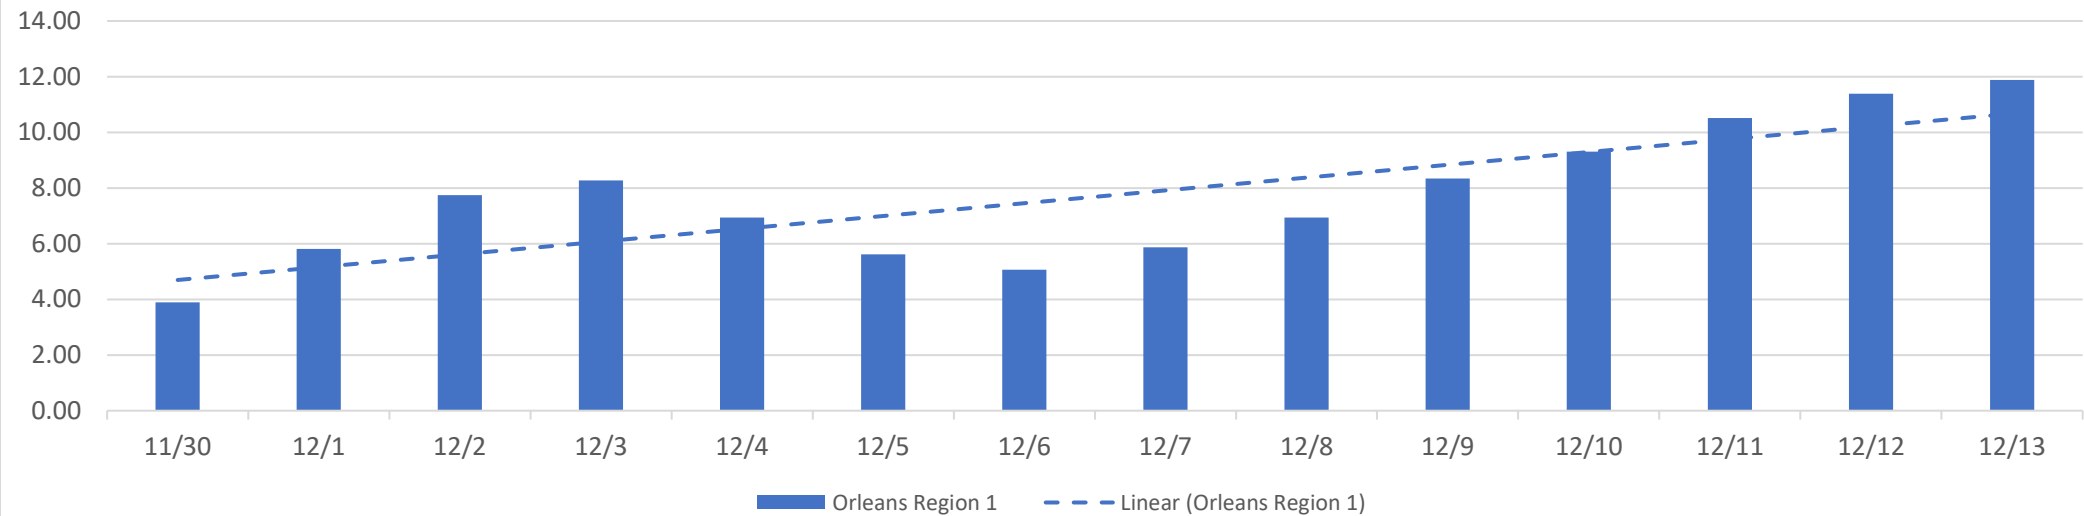

Statewide COVID Trends- PLATEAU

Region 1 Orleans- INCREASING