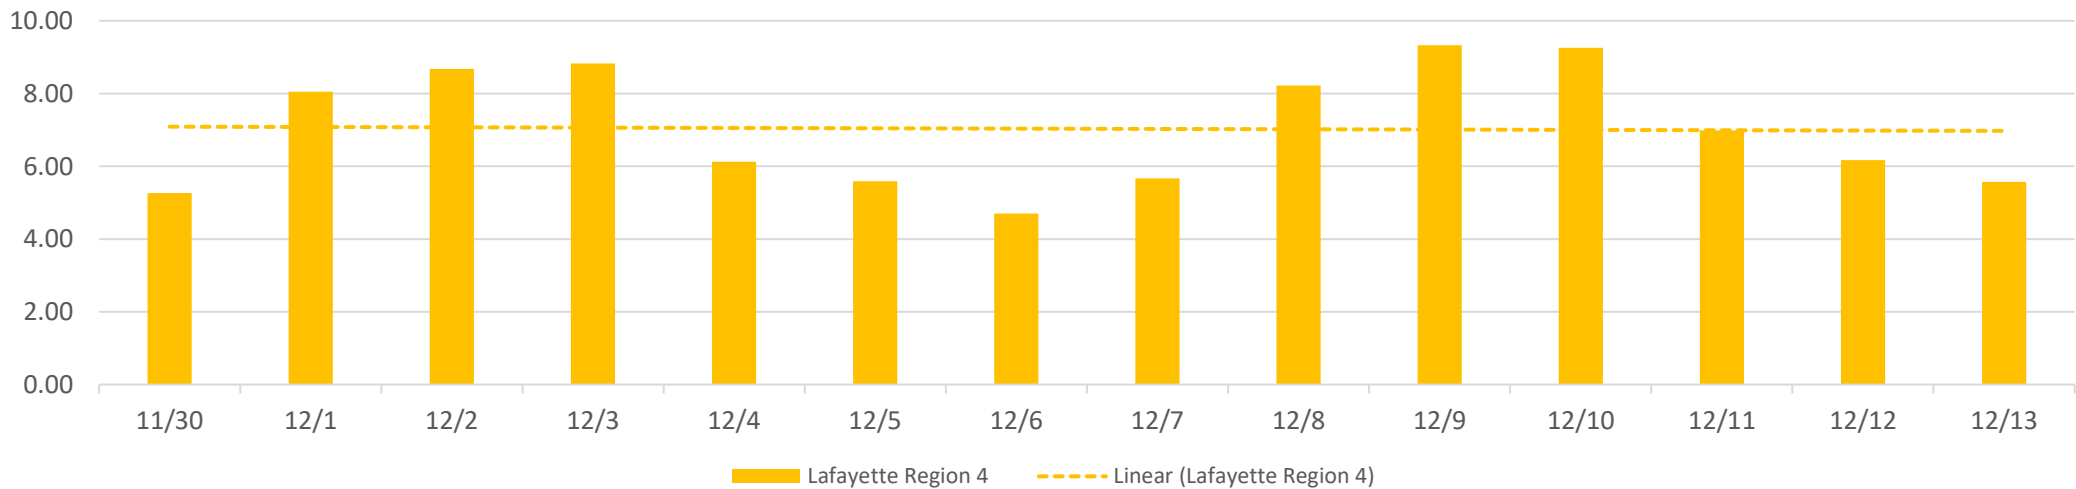

Region 5 Lake Charles - PLATEAU

Region 4 Lafayette- PLATEAU