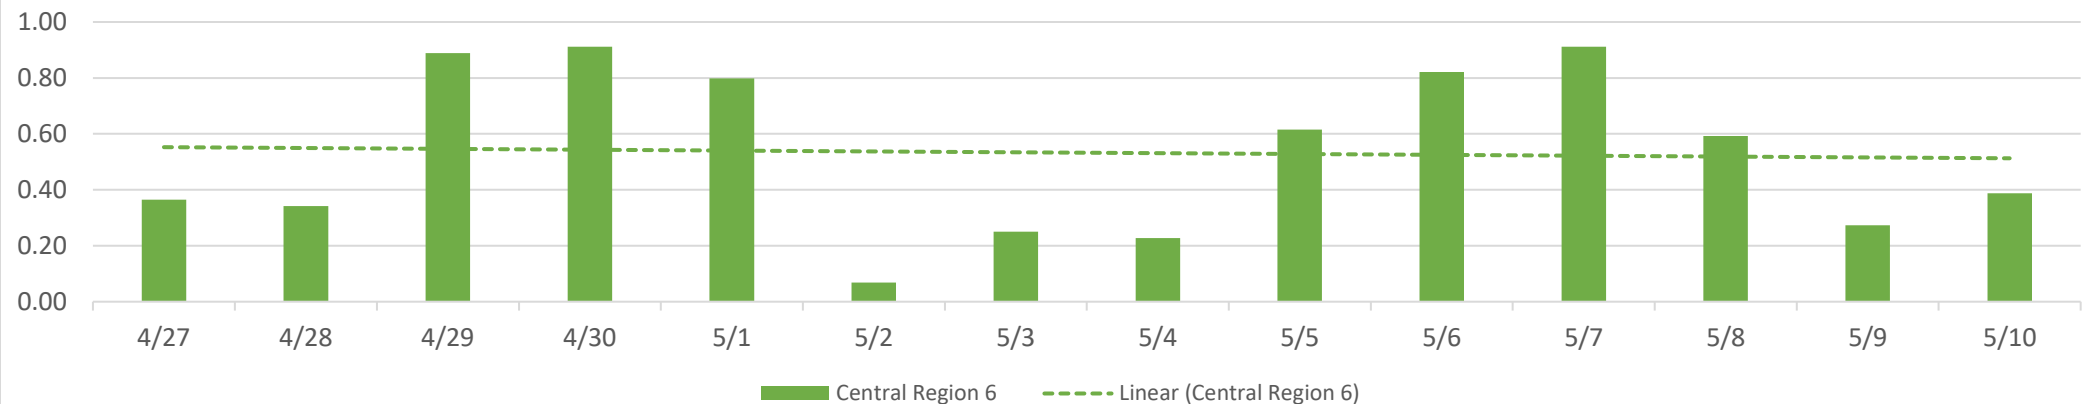

Statewide COVID Trends- INCREASING

Region 1 Orleans- INCREASING

Region 2 Capital- INCREASING

Region 3 Bayou- PLATEAU

Region 4 Lafayette- INCREASING

Region 5 Lake Charles - PLATEAU

Region 6 Central - PLATEAU