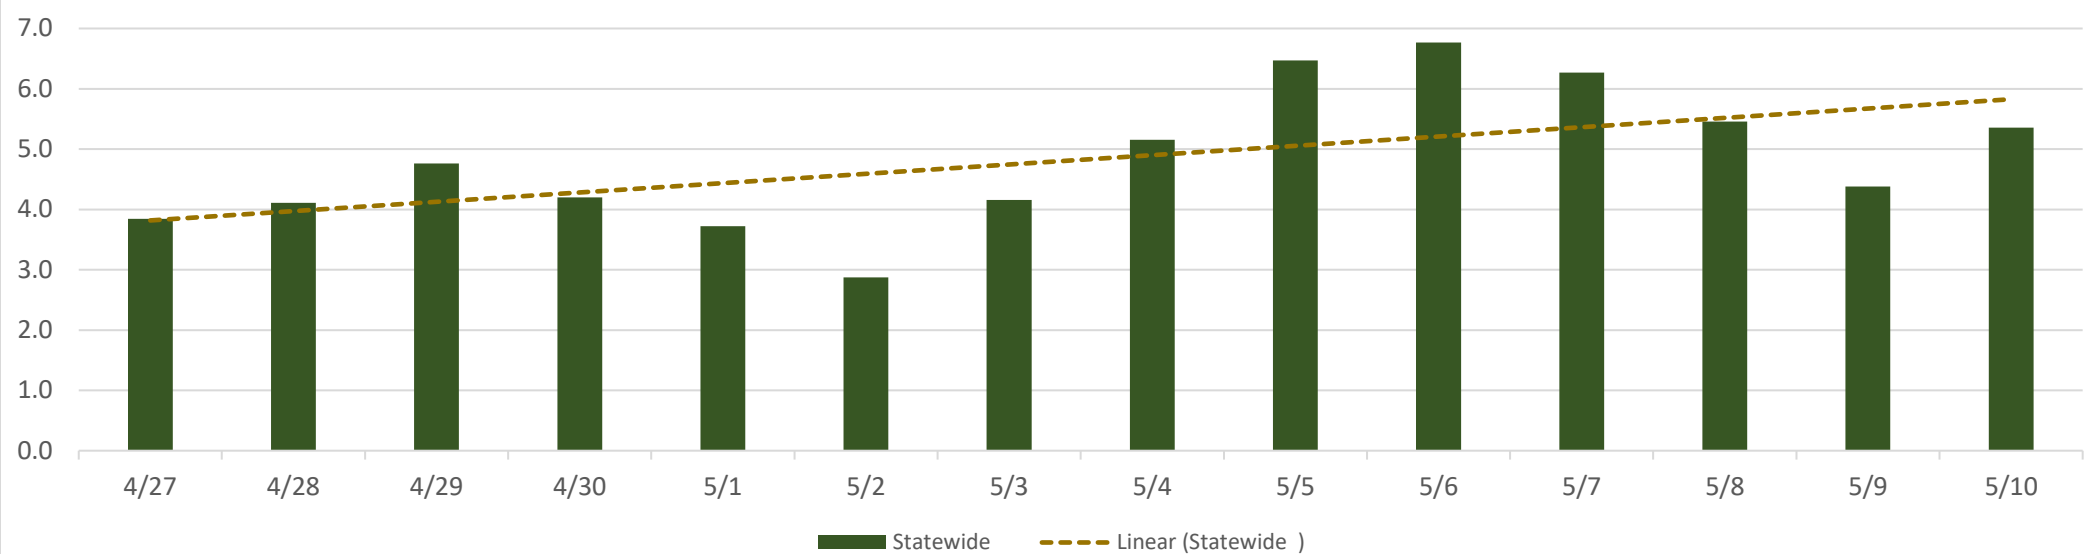

Statewide COVID Trends- INCREASING

Region 1 Orleans- INCREASING

Region 2 Capital- INCREASING

Region 3 Bayou- PLATEAU

Region 4 Lafayette- INCREASING

Region 5 Lake Charles - PLATEAU

Region 6 Central - PLATEAU

Region 7 Shreveport - INCREASING

Region 8 Monroe- PLATEAU

Region 9 Northshore- INCREASING