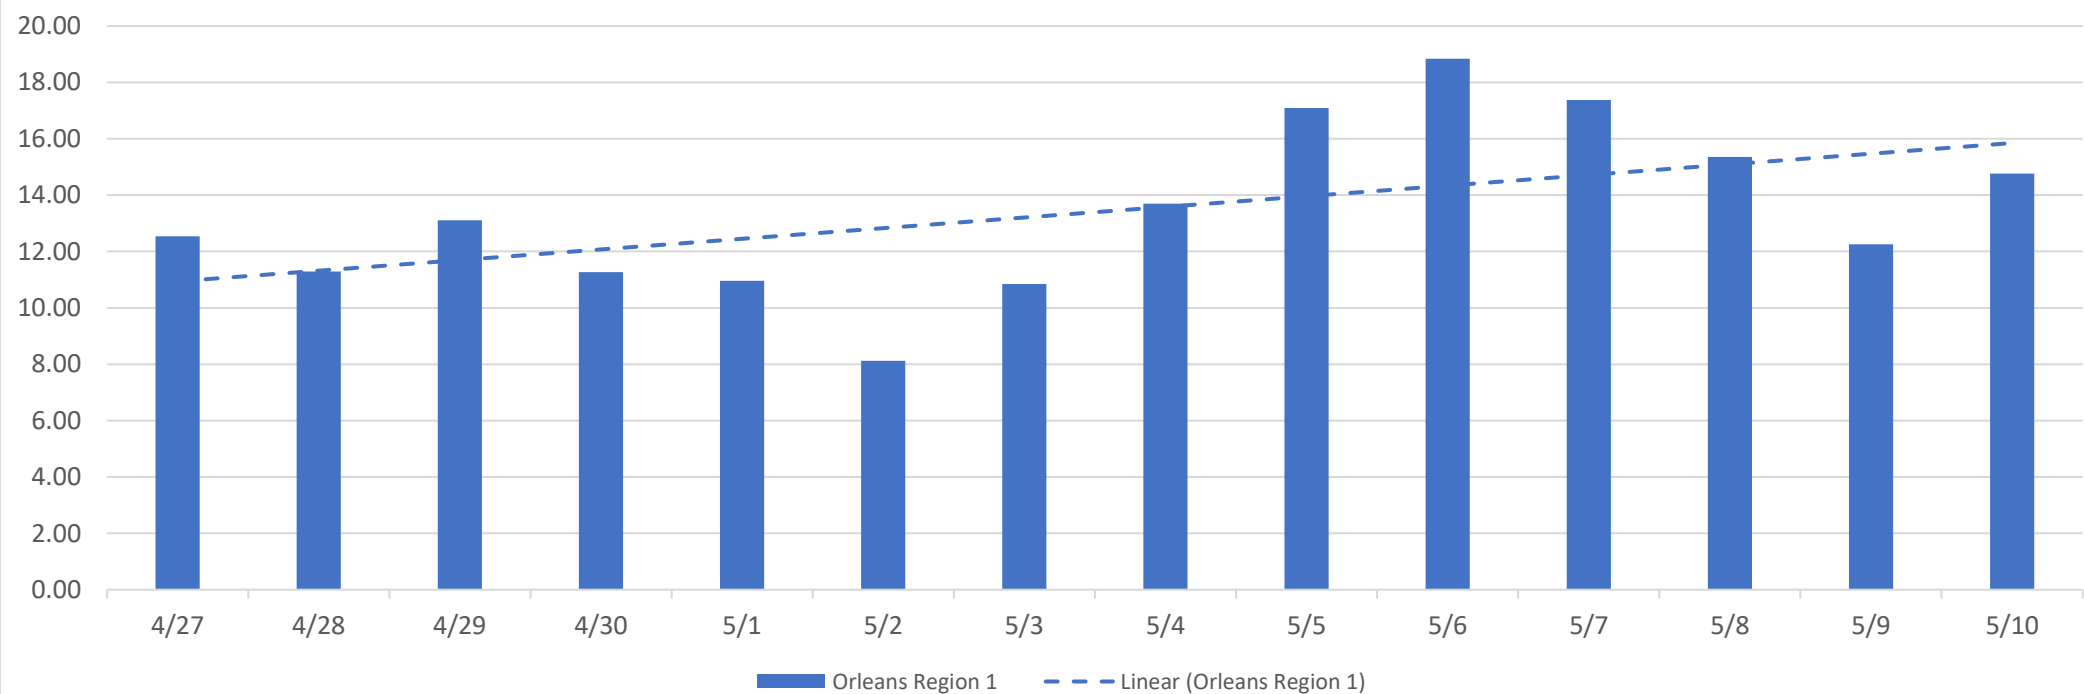

Statewide COVID Trends- INCREASING

Region 1 Orleans- INCREASING

Region 2 Capital- INCREASING

Region 3 Bayou- PLATEAU

Region 4 Lafayette- INCREASING

Region 5 Lake Charles - PLATEAU

Region 6 Central - PLATEAU

Region 7 Shreveport - INCREASING

Region 8 Monroe- PLATEAU

Region 9 Northshore- INCREASING