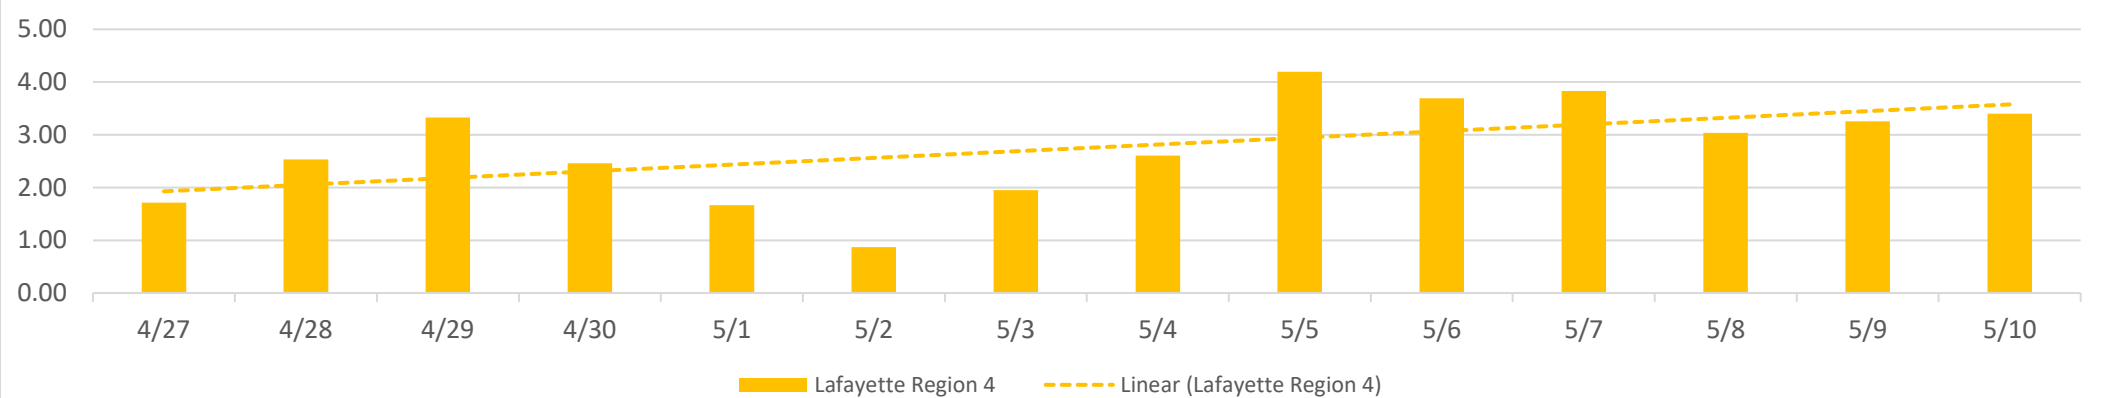

Statewide COVID Trends- INCREASING

Region 1 Orleans- INCREASING

Region 2 Capital- INCREASING

Region 3 Bayou- PLATEAU

Region 4 Lafayette- INCREASING

Region 5 Lake Charles - PLATEAU

Region 6 Central - PLATEAU