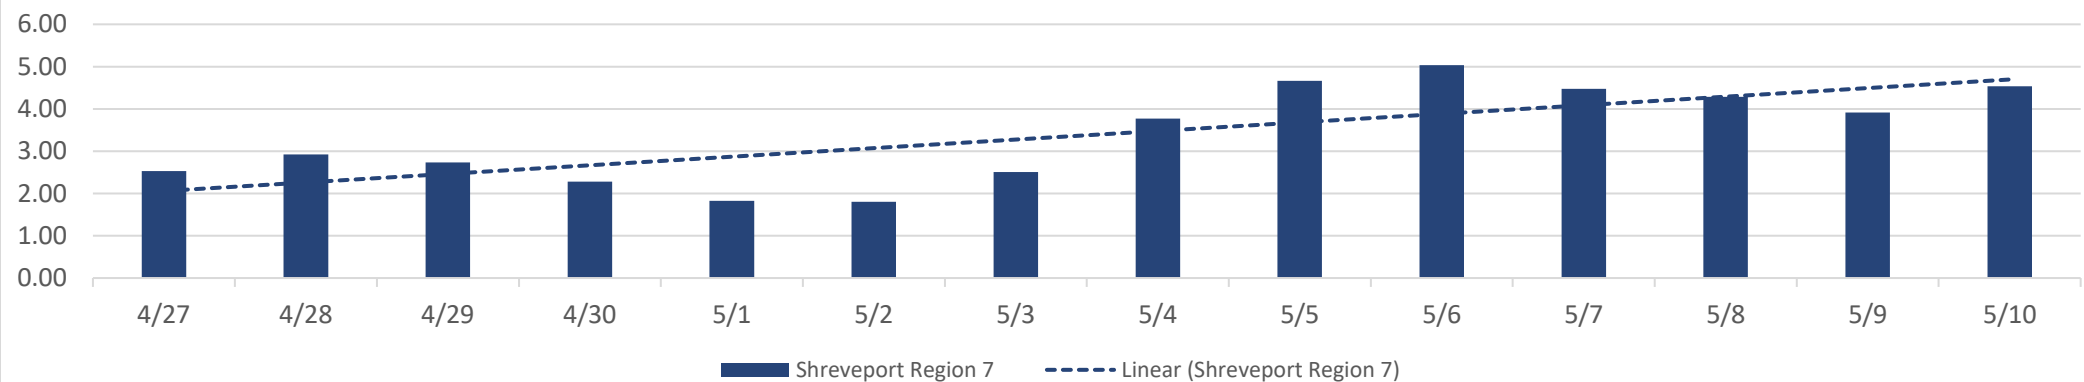

Statewide COVID Trends- INCREASING

Region 1 Orleans- INCREASING

Region 2 Capital- INCREASING

Region 3 Bayou- PLATEAU

Region 4 Lafayette- INCREASING

Region 5 Lake Charles - PLATEAU

Region 6 Central - PLATEAU

Region 7 Shreveport - INCREASING

Region 8 Monroe- PLATEAU

Region 9 Northshore- INCREASING