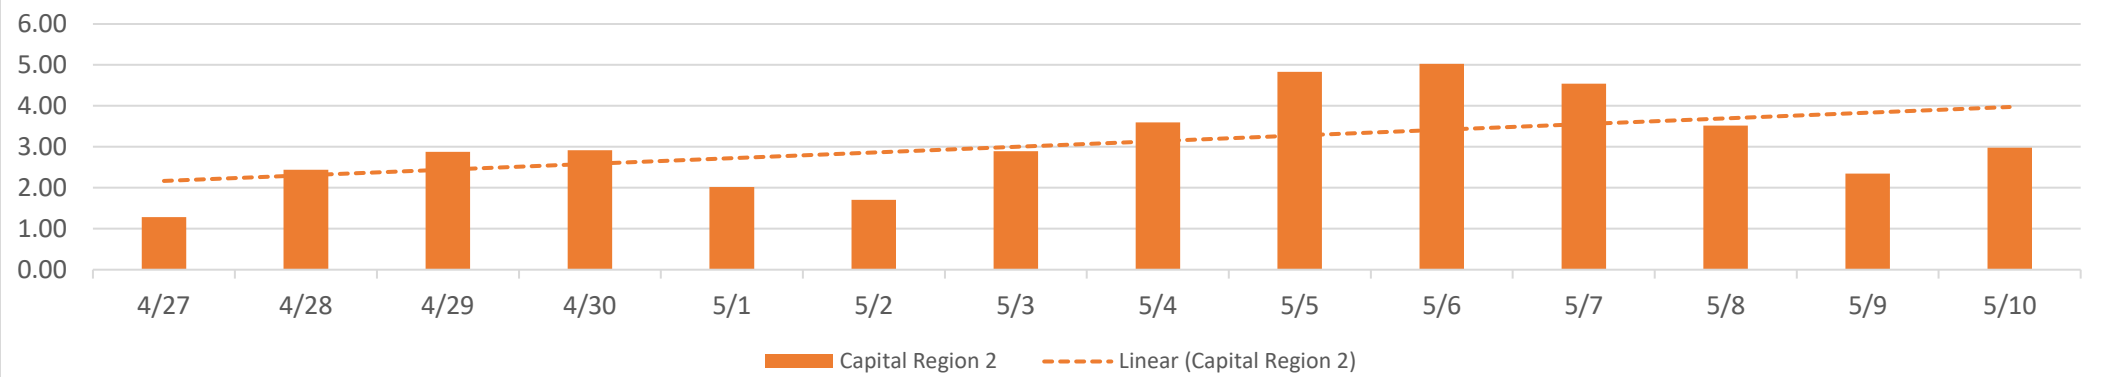

Statewide COVID Trends- INCREASING

Region 1 Orleans- INCREASING

Region 2 Capital- INCREASING

Region 3 Bayou- PLATEAU

Region 4 Lafayette- INCREASING

Region 5 Lake Charles - PLATEAU

Region 6 Central - PLATEAU