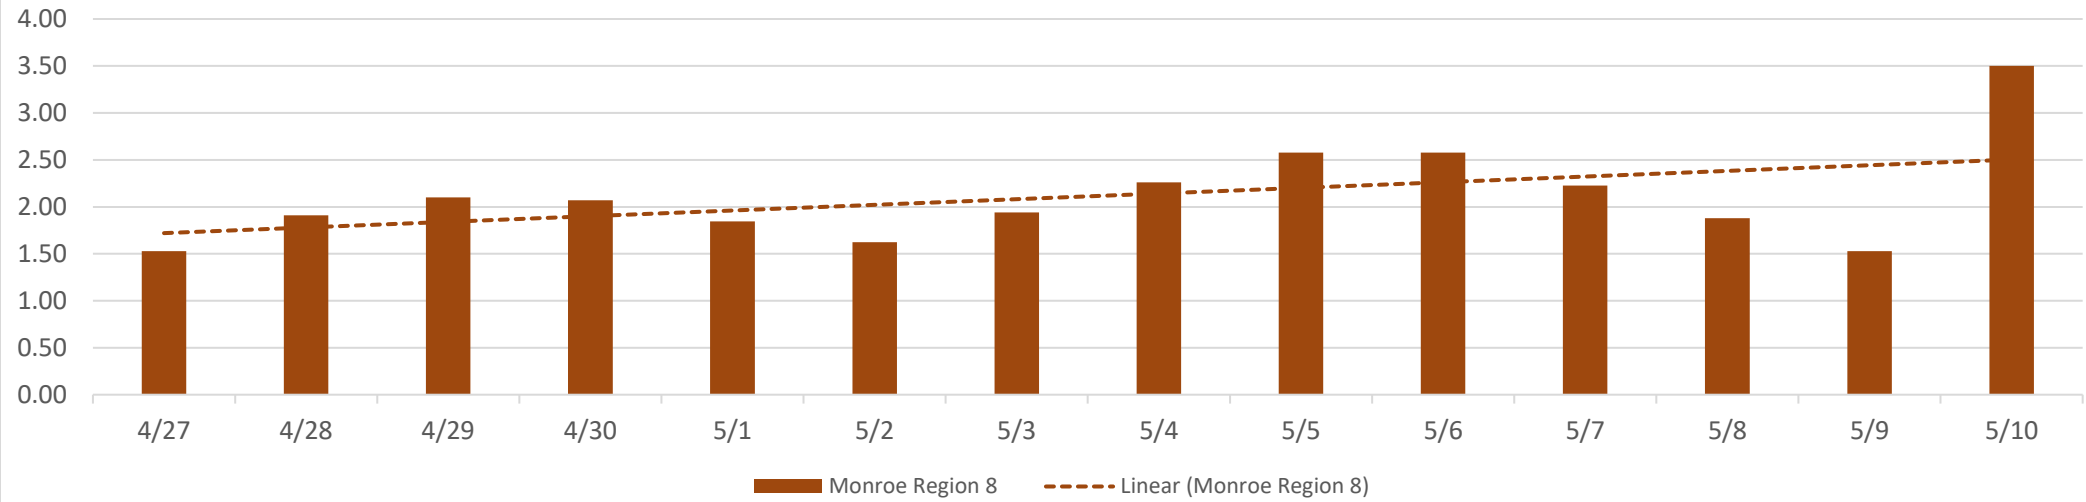

Region 9 Northshore- INCREASING

Region 8 Monroe- PLATEAU