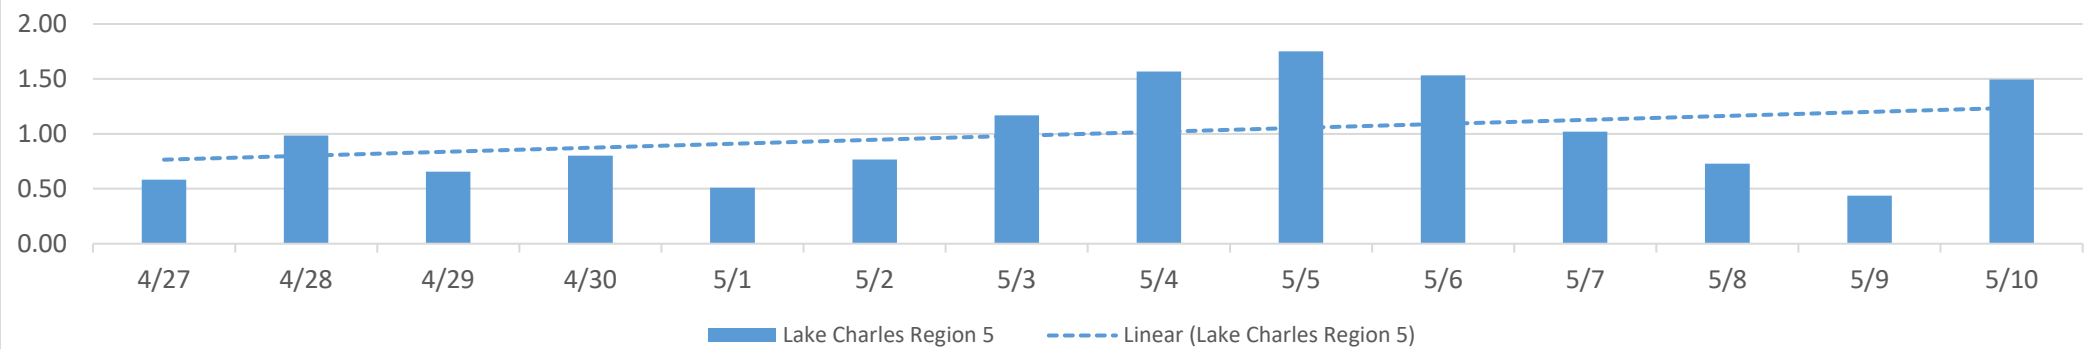

Statewide COVID Trends- INCREASING

Region 1 Orleans- INCREASING

Region 2 Capital- INCREASING

Region 3 Bayou- PLATEAU

Region 4 Lafayette- INCREASING

Region 5 Lake Charles - PLATEAU

Region 6 Central - PLATEAU