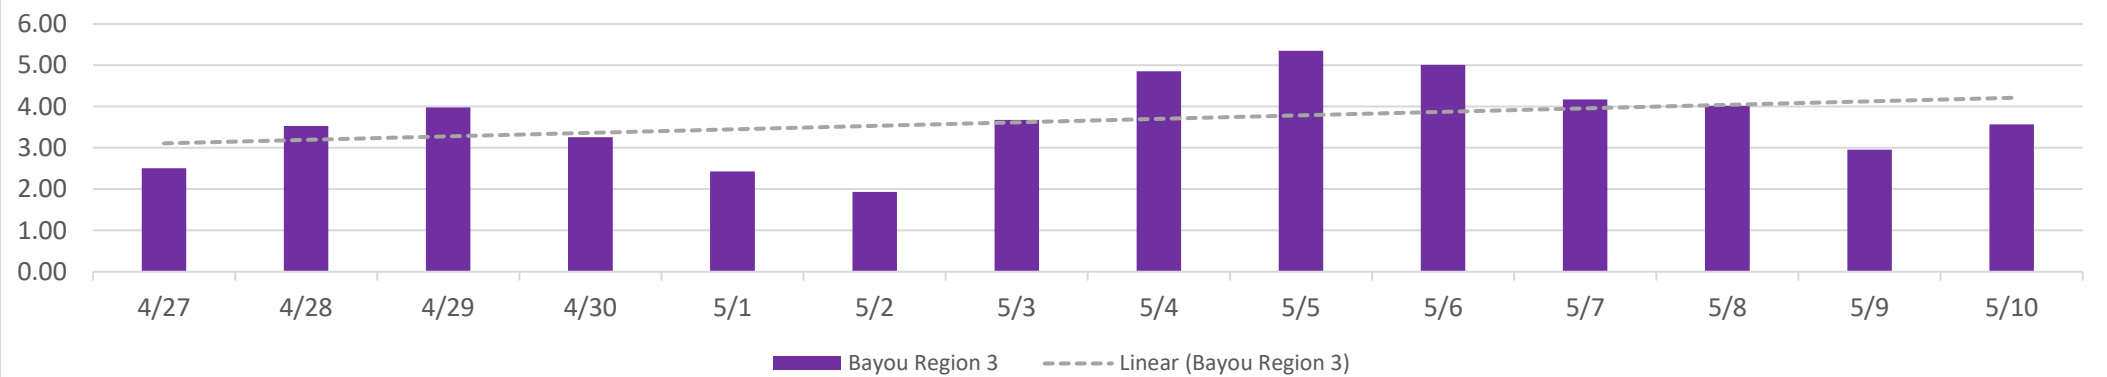

Statewide COVID Trends- INCREASING

Region 1 Orleans- INCREASING

Region 2 Capital- INCREASING

Region 3 Bayou- PLATEAU

Region 4 Lafayette- INCREASING

Region 5 Lake Charles - PLATEAU

Region 6 Central - PLATEAU